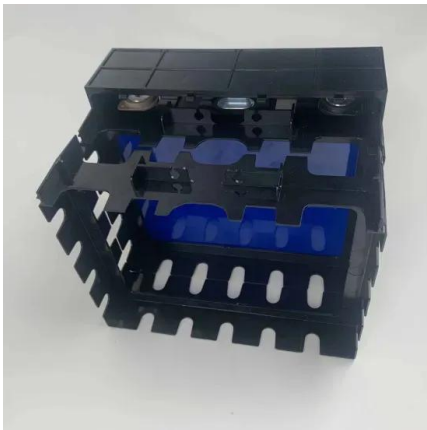

Pole-Type Base Station Cabinet , Efficient Energy Solutions for

Discover the Pole-Type Base Station Cabinet with integrated solar, wind energy, and lithium batteries. Designed for seamless installation and remote monitoring, this energy-efficient ...

[WhatsApp Chat](#)

Battery Cabinets

Ensure continuous communication with our 19" lithium battery cabinets, built for reliable power at base stations.

[WhatsApp Chat](#)